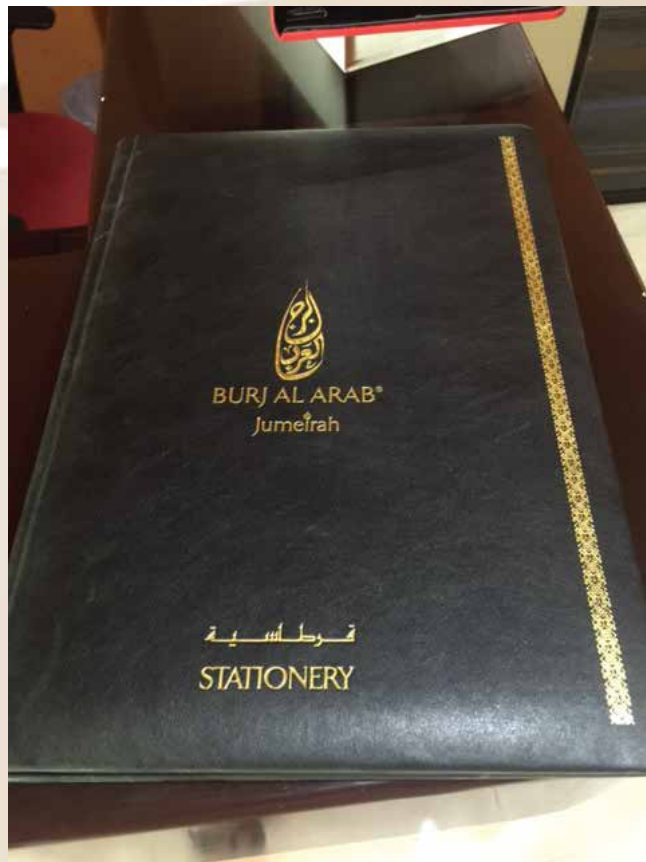

ROOM LEATHER COMPLETE SET

JEWELLERY TRAY
BLOTTER
COASTER
NOTEPAD HOLDER
ICETRAY
STATIONERY FOLDER
MENU FOLDER
SHOE TRAY
MAGAZINE HOLDER
DOOR HANGER
DUST BIN

ROOM LEATHER COMPLETE SET

- JEWELLERY TRAY
- BLOTTER
- COASTER
- NOTEPAD HOLDER
- ICETRAY
- STATIONERY FOLDER
- MENU FOLDER
- SHOE TRAY
- MAGAZINE HOLDER
- DOOR HANGER
- DUST BIN

FLOWER BOX

FLOWER BOX

MACRON/CHOCOLATE BOX

CAKE BOX

TURKEY BOX

STATIONERY FOLDER
AMENITY TRAY

SIGNATURE FOLDER

BROCHURE WITH VIDEO